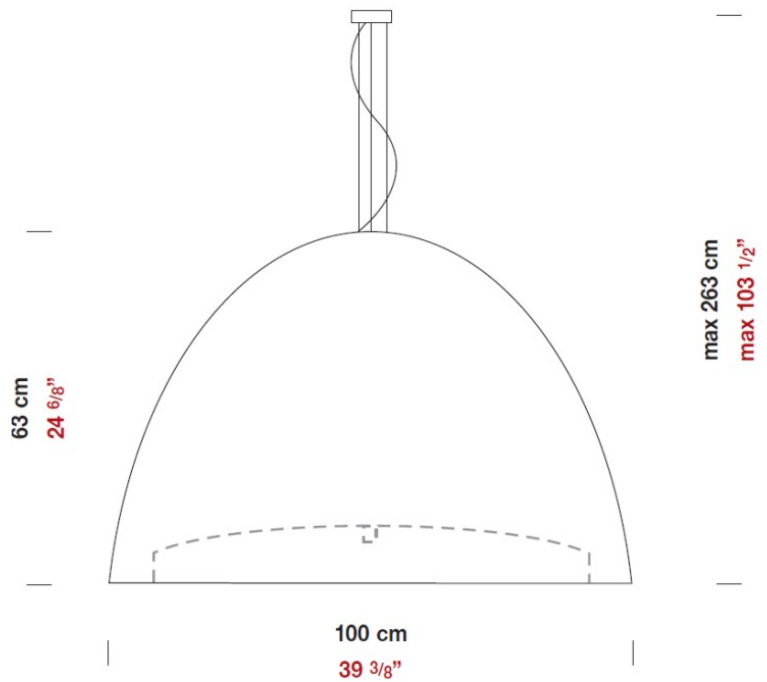

PROJECT	_____
TYPE	_____
NOTES	_____
QUANTITY	_____
DATE	_____

WILLY SUSPENSION

D81564-BLK

GENERAL

Series: Willy
Brand: Panzeri
Division: Design
Mounting Type: Suspension
Mounting Location: Ceiling

PHYSICAL

Diameter (mm): 1000
Diameter (in): 39 3/8
Height (mm): 630
Height (in): 24 13/16
Max. Overall Height (mm): 2630
Max. Overall Height (in): 103 7/16
Light Distribution: Direct
Weight (kg): 15.2
Weight (lbs): 33.5
Diffuser: Black Polyethylene Dome and White Frosted Opal Glass Bottom Diffuser
Fixture Material: Polyethylene Lampshade
Cable Details: Transparent

ELECTRICAL

Input Wattage Range: 30 - 49 W
Lamp Type: LED
Input Wattage (W): 40
Total Output Wattage (W): 40
Driver Included: Yes
Driver Type: Integral LED Driver in Canopy
Constant Current (MA): 1050

LED

Color Temperature (°K): 3000
Max. Delivered Lumen (lm): 3859
CRI: >80 CRI
Efficiency (%): 78.12

OPTICAL

RATINGS AND CERTIFICATIONS

Certified By: CSA Certified to UL and CSA Standards

D