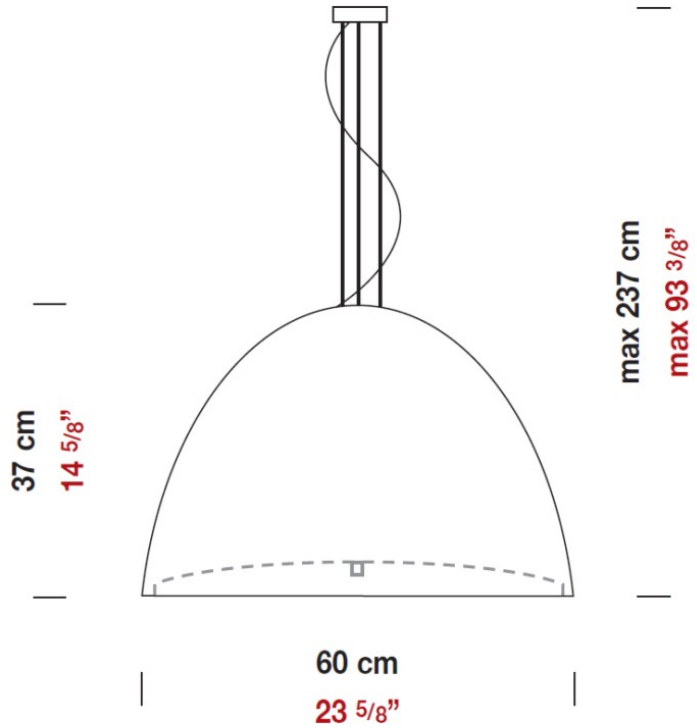

WILLY 60 SUSPENSION

D81014-BLK

GENERAL

Series: Willy
Subseries: Willy 60
Brand: Panzeri
Division: Design
Mounting Type: Suspension
Mounting Location: Ceiling
Subcategory: Pendant

PHYSICAL

Shape: Dome
Diameter (mm): 600
Diameter (in): 23 ⁵/₈
Height (mm): 370
Height (in): 14 ⁷/₁₆
Max. Overall Height (mm): 2370
Max. Overall Height (in): 93 ⁵/₁₆
Light Distribution: Direct / Indirect
Weight (kg): 10.22
Weight (lbs): 22.53
Diffuser: Black Blown Glass Dome and Frosted White Glass Bottom Diffuser
Fixture Material: Glass / Aluminum
Cable Details: 2000mm (78 3/4") Long Steel Suspension Cables / 2200mm (86 5/8") Long Power Cable In Transparent PVC

ELECTRICAL

Number of Lamps: 3
Lamp Type: LED Retrofit
Bulb Included: Bulb Not Included
Total Output Wattage (W): 45
Max. Wattage Per Lamp (W): 15
Lamp Base: E26
Input Voltage (V): 120

LED

OPTICAL

RATINGS AND CERTIFICATIONS

Certified By: CSA Certified to UL and CSA Standards
IP rating: IP20